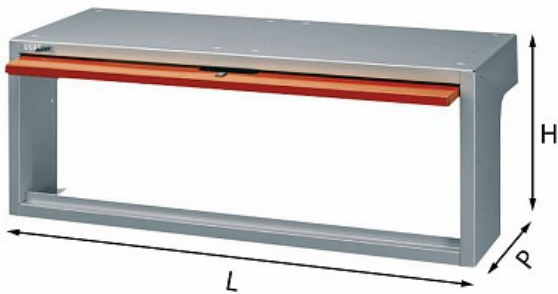

## BASE

### 5002 C2N

- Open model for SHAPED wheel-side
- Overhead door and security locking
- Inside available height 325 mm