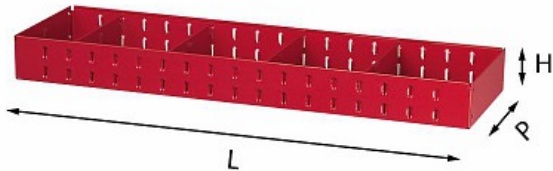

SHELF

5003 RB1

- Shelf with 4 removable dividers
- To combine with the uprights of line 5003 MF
- Supplied with anti-slip rubber mat

Family details

Code	LxPxH mm	Weight kg	Quantity for packaging
U50030026	930x275x90	6	1

Sets / Compositons

Articles

5006 A5 - Assortment for front side

5006 C4 - Assortment for left side

Stanley Black & Decker Italia S.r.l.

Sede legale: Via Energy Park 6 - 20871 Vimercate (MB)
Sede operativa: Via Volta 3 - 21020 Monvalle (VA) Italia
Partita IVA e C.F.: 03225990138