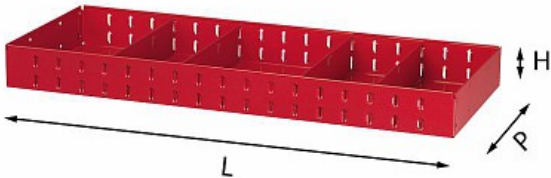

SHELF

5003 RC1

- Shelf with 4 removable dividers
- To combine with the uprights of line 5003 ME
- Supplied with anti-slip rubber mat

Family details

Code	LxPxH mm	Weight kg	Quantity for packaging
U50030031	930x375x90	5	1

Sets / Compositons

Articles

5006 A5 - Assortment for front side

5006 C4 - Assortment for left side

Stanley Black & Decker Italia S.r.l.

Sede legale: Via Energy Park 6 - 20871 Vimercate (MB)
Sede operativa: Via Volta 3 - 21020 Monvalle (VA) Italia
Partita IVA e C.F.: 03225990138