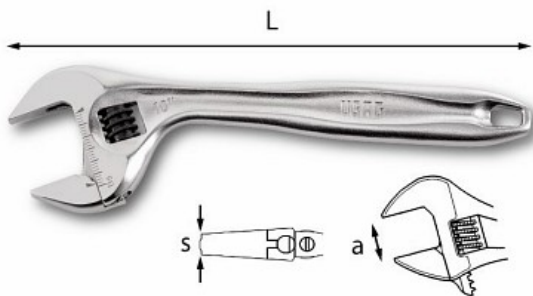

ADJUSTABLE WRENCHES WITH QUICK ADJUSTMENT

294 AD

ASME B107.100

PROMO

- Quick adjustment by pulling back the roll
- Large capacity: opening 20% compared to the standard
- Double graduated scale: millimetres and inches
- Head angled at 22°
- Steel roll
- Hanging hole
- Chrome plated finish

Family details

Code	L mm	s mm	a mm	Quantity for packaging
U02940011	110 - 4"	9,4	17	5
U02940012	150 - 6"	11,4	23	5
U02940013	200 - 8"	14,2	33	5
U02940014	250 - 10"	16,3	38	5
U02940015	300 - 12"	18,5	41	5
U02940016	380 - 15"	20,4	50	1
U02940017	460 - 18"	22,6	63	1