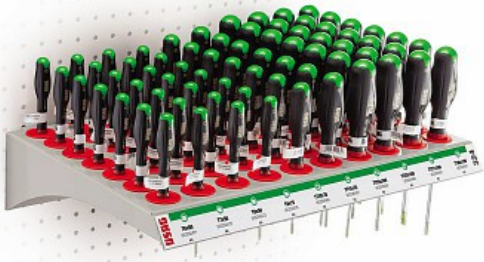

SHELF WITH SCREWDRIVERS, FOR DISPLAY STANDS (100 PCS.)

324 RP8

Family details

Code	LxPxH mm	Quantity for packaging
U03240627	480x330x100	1

Composition

Article	Pieces	Measures
 571 B - Adapters for screwdrivers displays	100	M0 (40 pz)-M1 (10 pz)-M2 (10 pz)-M3 (40 pz)

Article	Pieces	Measures
	1	-
	40	T6x50(10 pz)-T7x50(10 pz)-T8x50(10 pz)-T9x75(10 pz)
	60	TT10x75(10 pz)-TT15x75(10 pz)-TT20x100(10 pz)-TT25x100(10 pz)-TT27x100(10 pz)-TT30x125(10 pz)

Stanley Black & Decker Italia S.r.l.