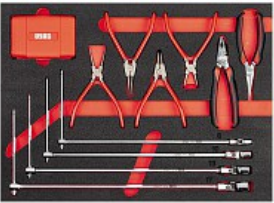

Family details

Code ➡ **Quantity for packaging**

U04950627 1

Composition

Article	Pieces	Measures
519 M 613AEA - Bi-colour foam module with assortment (46 pcs.)	46	-
519 M 612CLA - Bi-colour foam module with assortment (35 pcs.)	35	-

Stanley Black & Decker Italia S.r.l.

Sede legale: Via Energy Park 6 - 20871 Vimercate (MB)
Sede operativa: Via Volta 3 - 21020 Monvalle (VA) Italia
Partita IVA e C.F.: 03225990138

StanleyBlack&Decker

Società a Socio Unico soggetta a coord. e controllo da parte di Stanley Black & Decker, Inc.
Capitale Sociale I.V. € 12.000.000