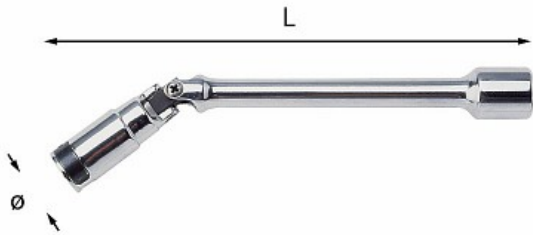

GLOWPLUG WRENCHES WITH JOINTED SOCKET

278 D

ISO 11168

- Block system for retaining the glowplug
- Hexagonal opening
- 3/8" square drive

Family details

Code	Hexagonal opening mm	Ø mm	L mm	Quantity for packaging
U02780016	9L	14,5	178	1
U02780017	8L	14,5	178	1
U02780019	10L	14,5	178	1
U02780021	12L	17	178	1