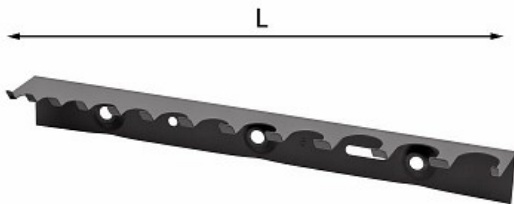

EMPTY HOLDER FOR DOUBLE ENDED OFFSET RING WRENCHES

283 RV13

- Enamelled sheet steel
- Supplied without screws
- For bihexagonal ring wrenches 283 R13

Family details

| Code | L mm | Weight gr | Quantity for packaging |
|-----------|------|-----------|------------------------|
| U02830600 | 390 | 270 | 1 |

Sets / Compositons

Articles

283 R13 - Set of 13 offset bihexagonal ring wrenches

Stanley Black & Decker Italia S.r.l.

Sede legale: Via Energy Park 6 - 20871 Vimercate (MB)
 Sede operativa: Via Volta 3 - 21020 Monvalle (VA) Italia
 Partita IVA e C.F.: 03225990138